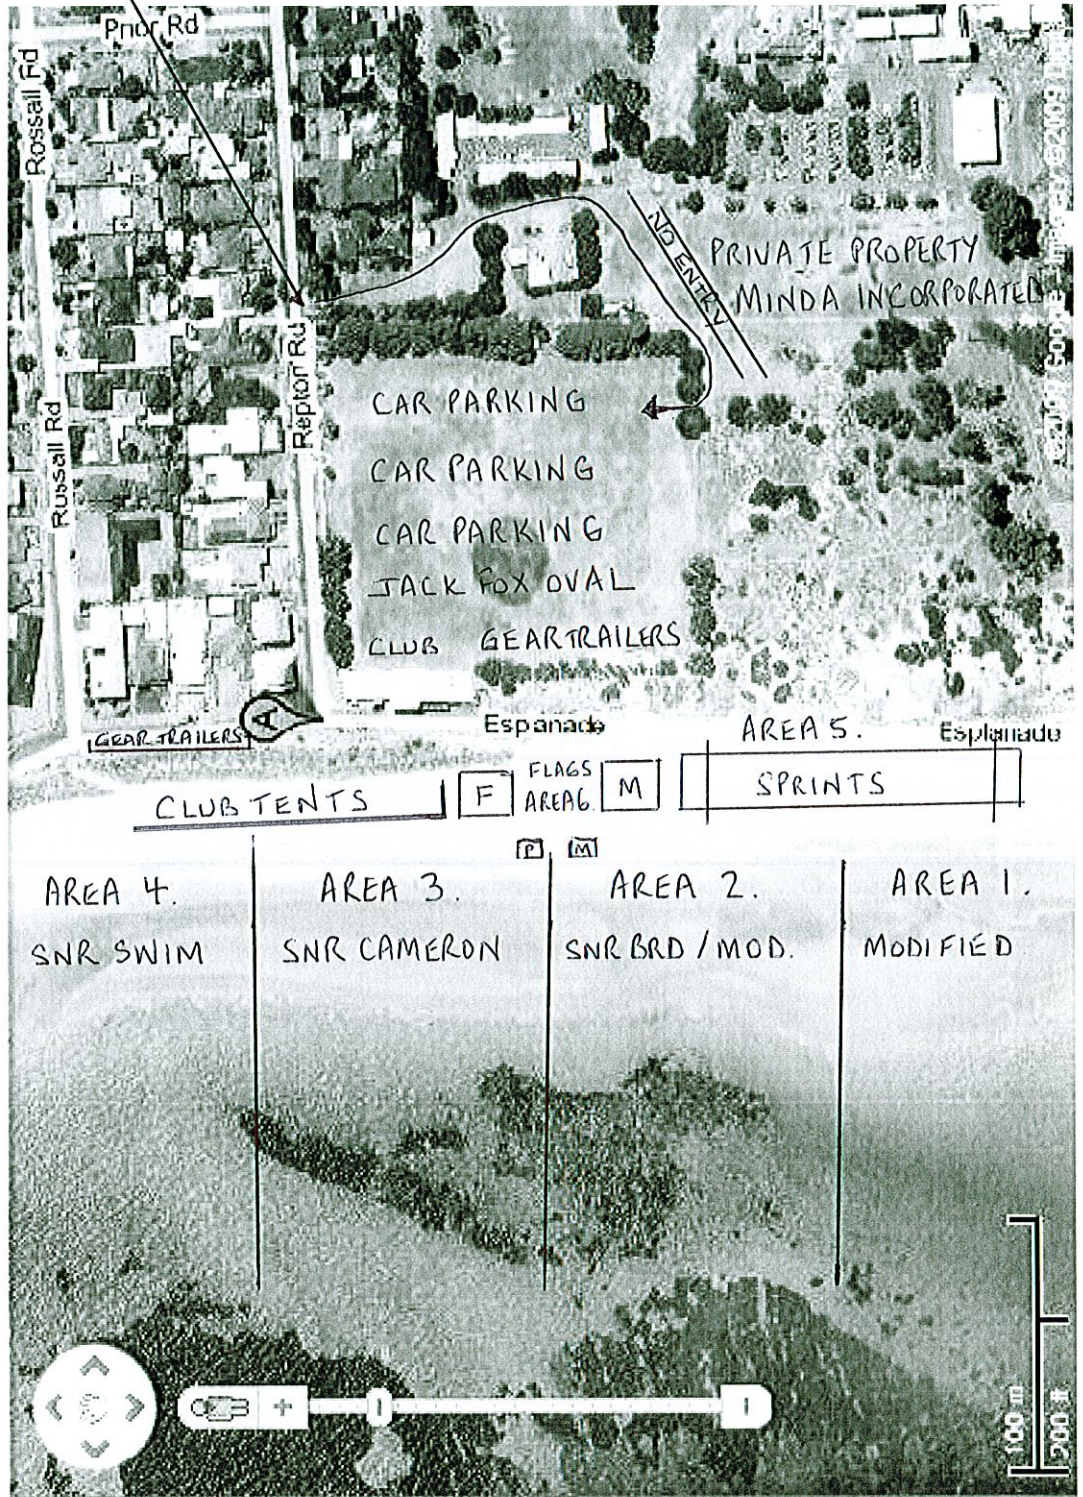

JACK FOX OVAL
CAR PARKING ENTRY

* 10 KM/HR LIMIT GOLD COIN DONATION TO MINDA INC.

SOMERTON SLSC
SLSSA CARNIVAL #1
21ST NOV 2010
FORMAT A

TIDES
HIGH = 4.00AM
LOW = 10.45AM
HIGH = 4.45 AM

NO CARS OR TRAILERS ON THE BEACH PLEASE

GEAR TRAILERS CAN BE PARKED AT REAR OF CLUB OR ALONG THE CLIFF TOP ON THE ESPLANADE (MARKED A BACK TO ROSSALL RD)

AREAS MAY CHANGE DEPENDING ON BEACH CONDITION, WEATHER AND AT THE DISCRETION OF THE CARNIVAL REFEREE.

HOPE YOU HAVE A GREAT DAY!!!

NOT TO SCALE